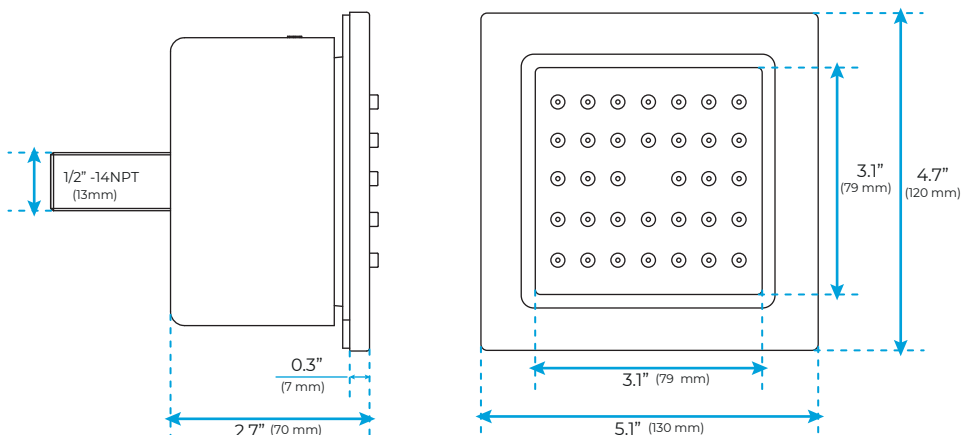

Showerheads Install: Embedded Ceiling Mounted

Concealed Mixer Install: Wall-Mounted

Water Flow:

Mist: 9L/M; Rain: 15L/M; Waterfall: 15L/M; Bubble: 15L/M

Shower Accessories Material: Brass

LED Light: Need to Connect Power

Shower Hose Length: 1.5M

AC: 90-265V 50/60Hz

All dimensions and specifications are nominal and may vary. Use actual products for accuracy in critical situations.

## Hand Shower

Flow Rate: 2.0 GPM / 7.6 LPM

### FEATURES

- Material: Brass
- Base Plate Height: 5-1/8"
- Base Plate Width: 5-1/8"
- Jet Surface Area: 3-1/8"
- Surface Depth: 1/4"
- Adjustment Angle: 5°
- Male NPT Connection: 1/2"
- Maximum Flow Rate: 2.5 GPM (9.5L/min) max @ 80 psi