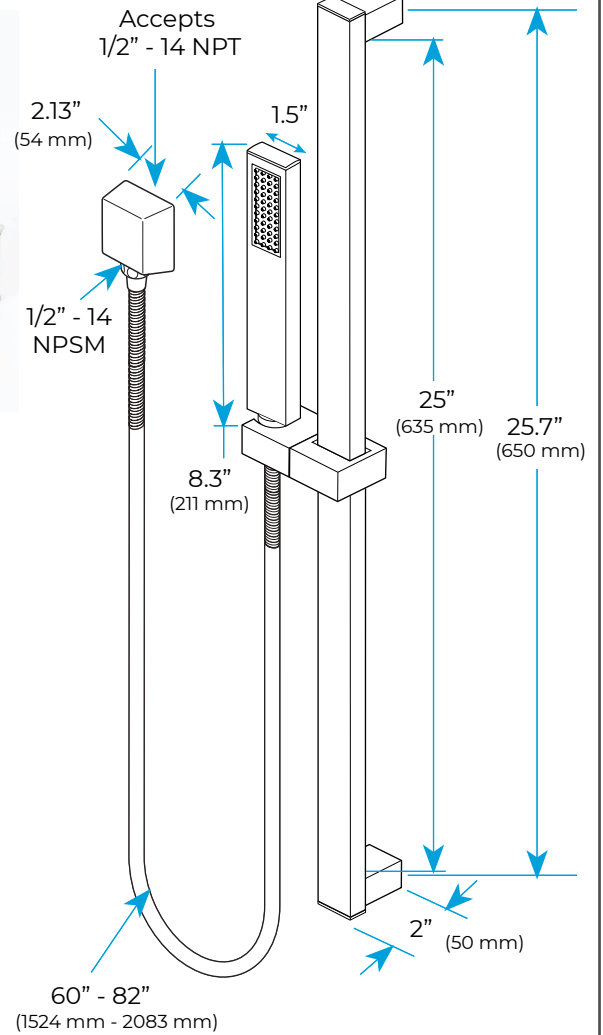

Hand Shower

Flow Rate: 2.0 GPM / 7.6 LPM