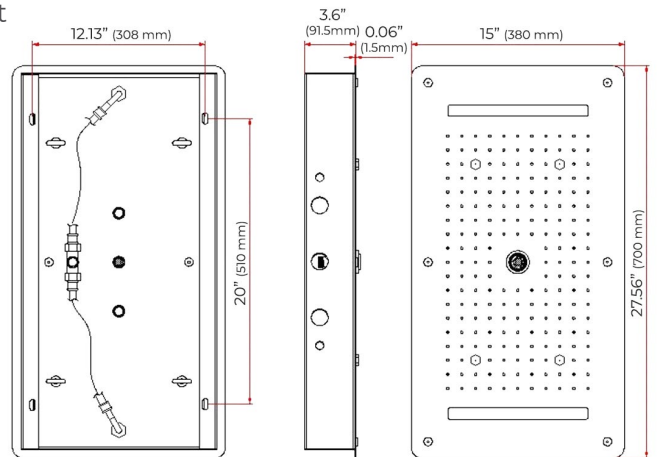

# 6 WAY LED THERMOSTATIC SHOWER SYSTEM WITH HANDHELD SHOWER AND 6 BODY MASSAGE JETS SPECIFICATIONS

Shower Head

Shower Head Functions: Rainfall, Waterfall, Bubble, Mist

Shower Panel /Hose Material: 304 Stainless Steel

Showerheads Install: Embedded Ceiling Mounted

Concealed Mixer Install: Wall-Mounted

Water Flow:

Mist: 9L/M; Rain: 15L/M; Waterfall: 15L/M; Bubble: 15L/M

Shower Accessories Material: Brass

LED Light: Need to Connect Power

Shower Hose Length: 1.5M

AC: 90-265V 50/60Hz

All dimensions and specifications are nominal and may vary. Use actual products for accuracy in critical situations.

### FEATURES

- Material: Brass
- Base Plate Height: 5-1/8"
- Base Plate Width: 5-1/8"
- Jet Surface Area: 3-1/8"
- Surface Depth: 1/4"
- Adjustment Angle: 5°
- Male NPT Connection: 1/2"
- Maximum Flow Rate: 2.5 GPM (9.5L/min) max @ 80 psi