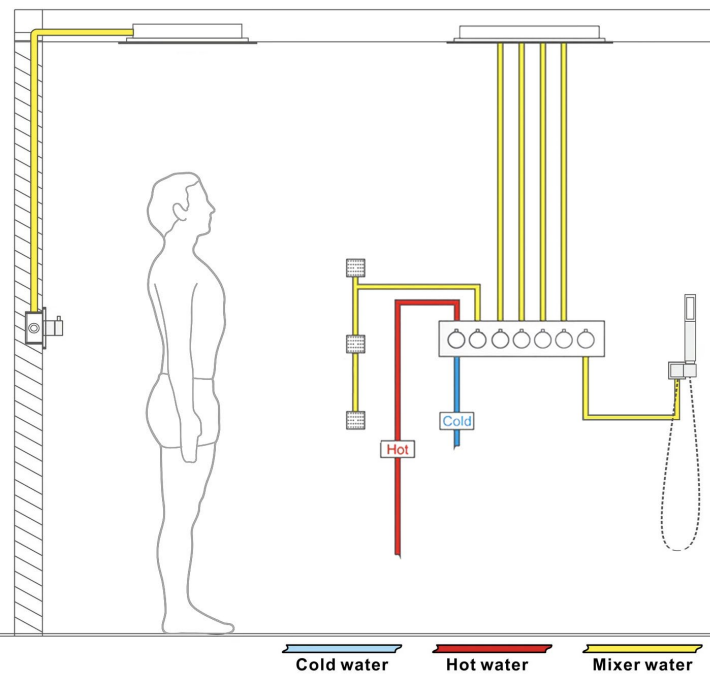

Shower Mixer Connections

Body Jet