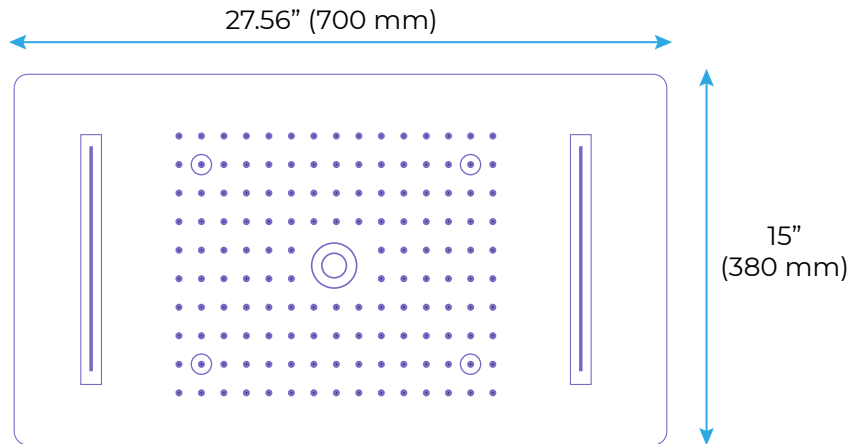

# 6 WAY LED THERMOSTATIC SHOWER SYSTEM WITH HANDHELD SHOWER AND 6 BODY MASSAGE JETS SPECIFICATIONS

Shower Head

Shower Head Functions: Rainfall, Waterfall, Bubble, Mist

Shower Panel /Hose Material: 304 Stainless Steel

Showerheads Install: Embedded Ceiling Mounted

Concealed Mixer Install: Wall-Mounted

Water Flow:

Mist: 9L/M; Rain: 15L/M; Waterfall: 15L/M; Bubble: 15L/M

Shower Accessories Material: Brass

LED Light: Need to Connect Power

Shower Hose Length: 1.5M

AC: 90-265V 50/60Hz

All dimensions and specifications are nominal and may vary. Use actual products for accuracy in critical situations.

### FEATURES

- Material: Brass
- Base Plate Height: 5-1/8"
- Base Plate Width: 5-1/8"
- Jet Surface Area: 3-1/8"
- Surface Depth: 1/4"
- Adjustment Angle: 5°
- Male NPT Connection: 1/2"
- Maximum Flow Rate: 2.5 GPM (9.5L/min) max @ 80 psi