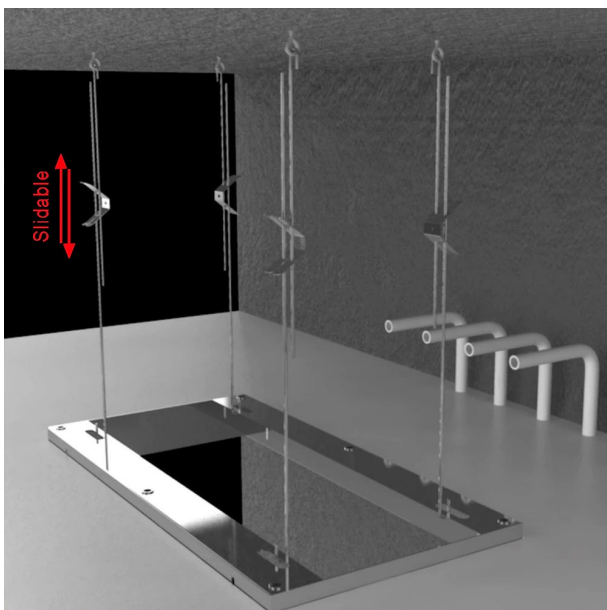

All dimensions and specifications are nominal and may vary. Use actual products for accuracy in critical situations.