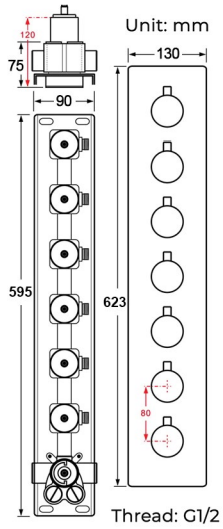

Shower Mixer